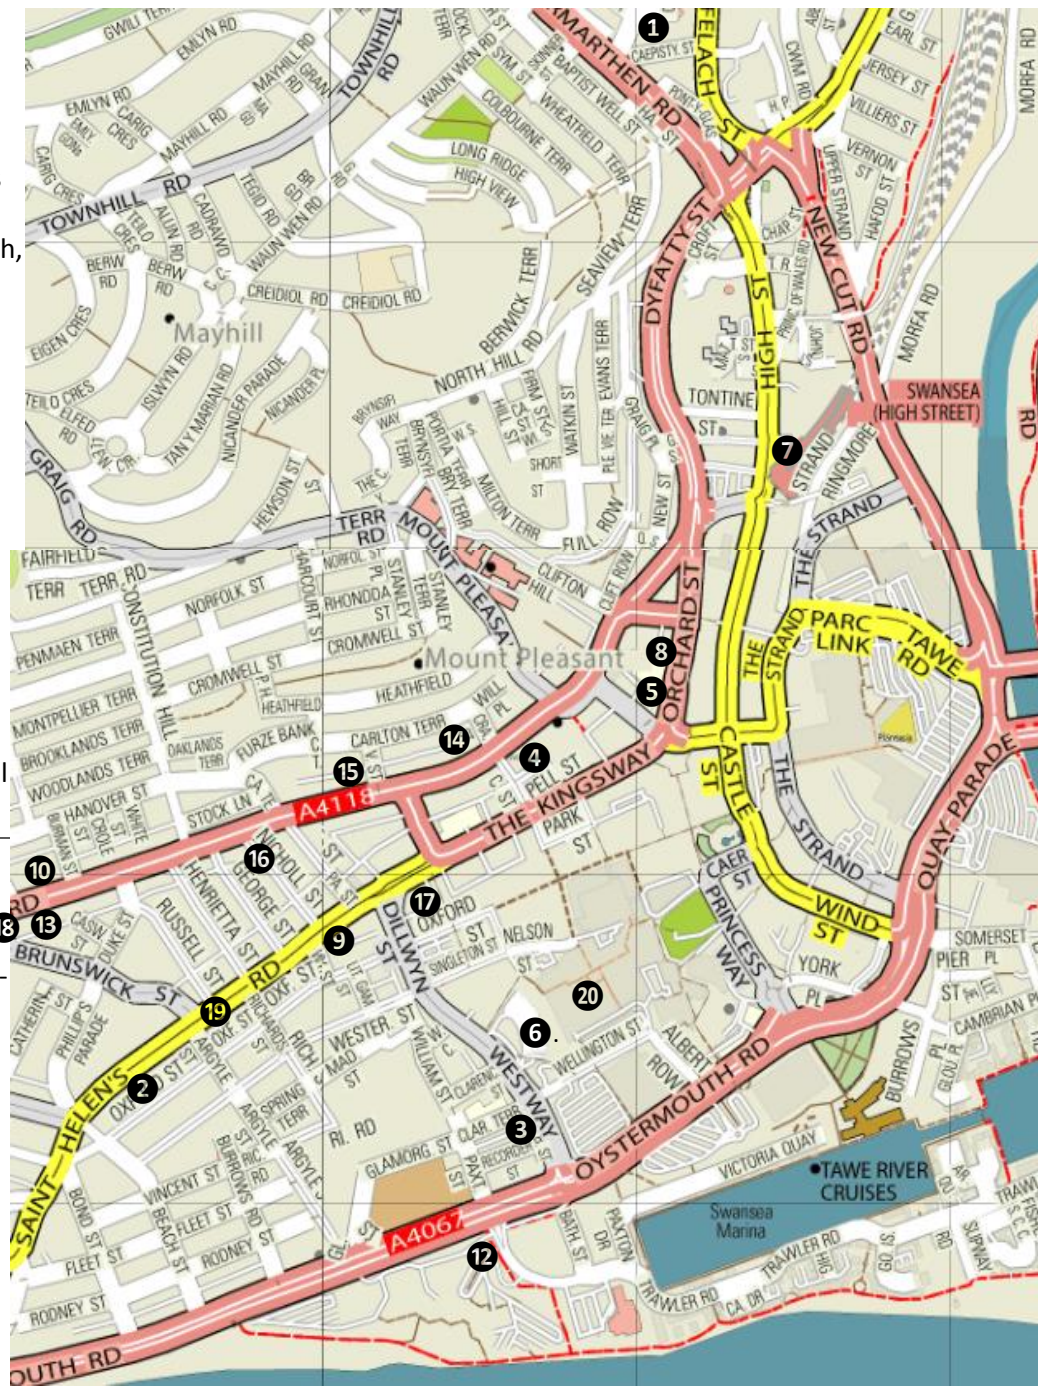

5 Ty Arian solicitors
When? 09:00- 17:00 hrs Monday- Friday.
Where? Floor 3, Orchard House, 9 Orchard street, Sa1 5AS
Contact: 01792 485200

← Swansea Bay (beach), free outdoor gym and Mumbles

Transport

6 Central Bus station: local buses and buses to other cities. Also information on timetables.
When? Information desk open 08:30-17:30hrs Monday- Saturday.