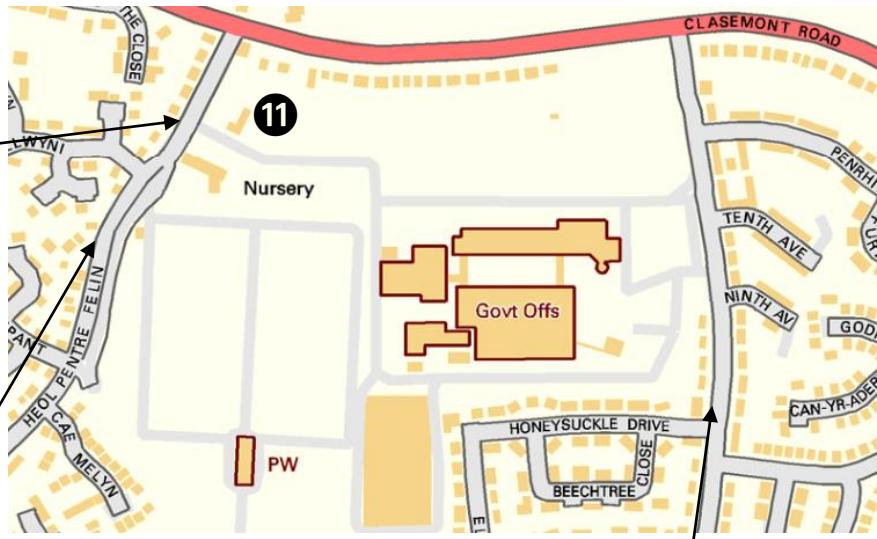

11 Where to report for the home office (DVLA, Heol Pentre Felin, SA6 7HG)

Bus stop: no.35 (Heol Pentre Felin)

Bus stop no.36 (Long View Road)

Welcome to Swansea (Abertawe)!

This leaflet has been designed by Swansea City of Sanctuary. Please contact us on Swansea@cityofsanctuary.org or <http://swansea.cityofsanctuary.org>

More information...

about useful services in Swansea can be found by scanning this image with a QR reader on your phone.

Useful symbols

Post offices: for collecting money and posting overseas.

Libraries: free internet, books, audio-books and local information.

communities first
cymunedau yn gyntaf

Communities first: free activities, classes and support in local areas

City of Sanctuary: a symbol to show that an organisation welcomes refugees and asylum seekers.

Swansea council: education and social care services.

South Wales Police: reporting crimes, community safety and advice.

GIG CYMRU NHS WALES
Bwrdd Iechyd Prifysgol Abertawe Bro Morgannwg University Health Board

Health board: health related services such as clinics, doctors and hospitals.

Other useful places:

- **12 Central library:** internet, books, classes, local information (Civic Centre, Oystermouth Road, SA1 3SN 01792 636464, Tuesday-Friday 08:30-20:00hrs. Saturday and Sunday 10:00-16:00hrs)
- **13 Welsh Refugee Council:** Advice and support for new refugees (49 Walter Road, SA1 5DF 01792 630180 – appointment only or Drop-in sessions on Tuesday and Friday mornings in EYST)
- **14 Swansea Bay Regional Equality council (SBREC):** Advocacy and hate crime services, English classes. (101 Mansel Street, SA1 5UE).
- **15 Black Association of Women Step out (BAWSO):** support with domestic abuse, forced marriage, trafficking and female genital mutilation (63 Mansel Street, SA1 5TN 01792 642003)
- **16 Swansea Council for voluntary services:** Volunteering opportunities (7 Walter Road, SA1 5NF 01792 544000, 09.30-16.30 mon-Fri)
- **17 British Red Cross:** funds and household items for those who are destitute. (228 Oxford Street SA1 3BJ 01792 464532 Thursday's 09:30-12:30). Tenancy support for new refugees contact: 01792 774360
- **18 Gower College:** English language classes (Llwyn y Bryn campus, 77 Walter Road, SA1 4QA) fiona.neill@gowercollegeswansea.ac.uk
- **19 St Helen's Road:** affordable and Halal shops.
- **20 Central post office:** collecting money/ benefits (upstairs inside WH Smith in The Quadrant shopping centre)
- **Asylum Justice:** free legal service for asylum seekers and refugees. Tel: 029 2049 9421 (based in Cardiff)

Transport times.

Train timetables:
<http://www.nationalrail.co.uk/>

Bus timetables:
<http://www.firstgroup.com/south-west-wales>

Emergency help:

- Dial 999 for ambulance, fire, police or coast guard
- Dial 101 for police (non-emergency)
- Samaritans (listening service): 01792 655999 or 08457 909090